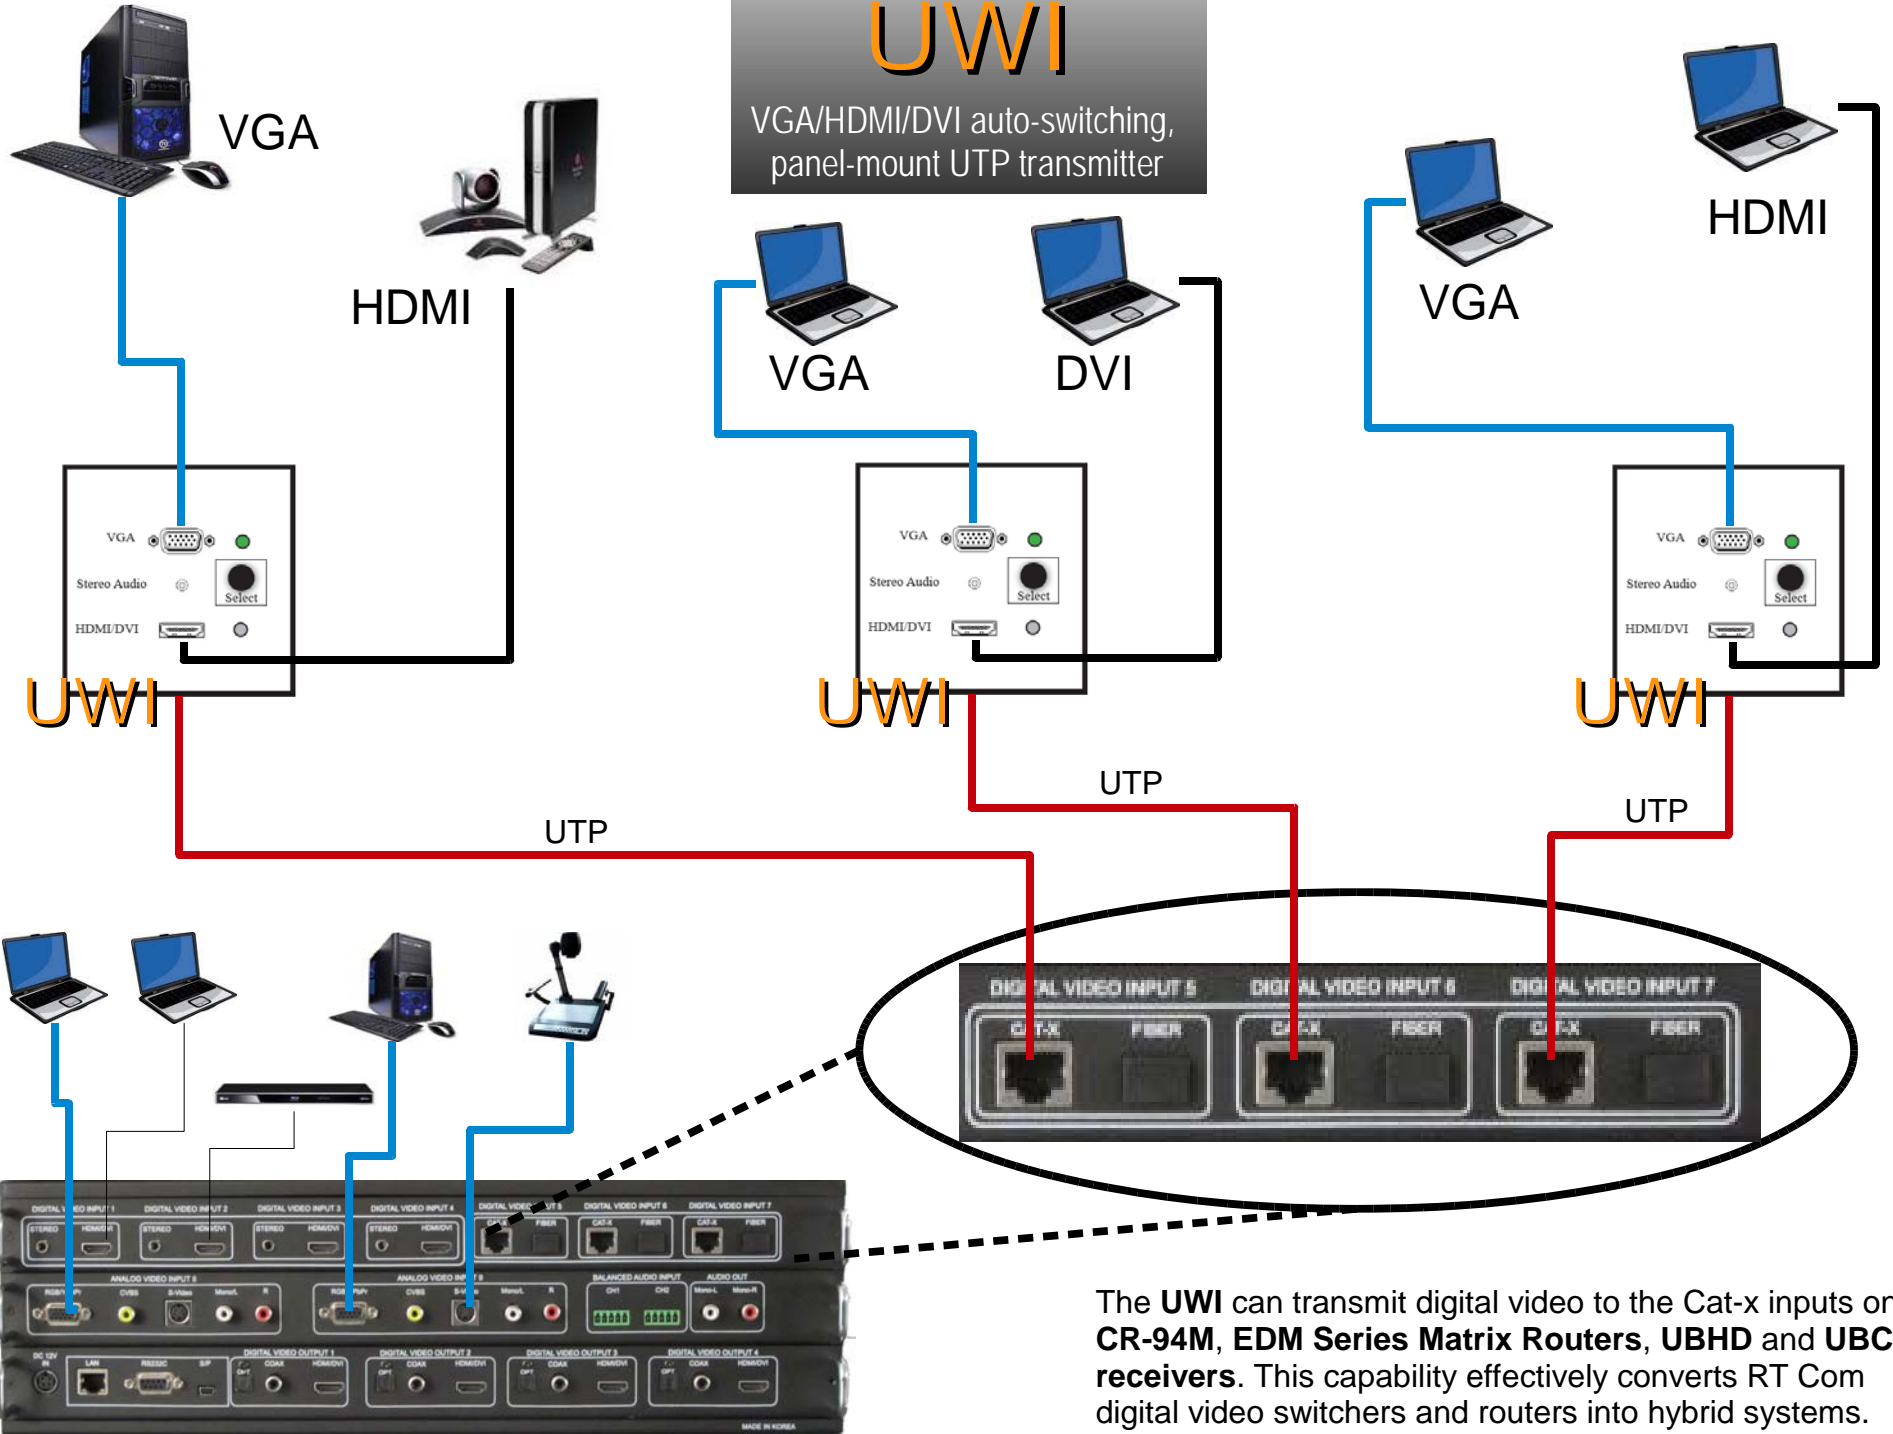

# UWI

VGA/HDMI/DVI auto-switching,  
panel-mount UTP transmitter

The **UWI** can transmit digital video to the Cat-x inputs on **CR-94M, EDM Series Matrix Routers, UBHD and UBCA receivers**. This capability effectively converts RT Com digital video switches and routers into hybrid systems.