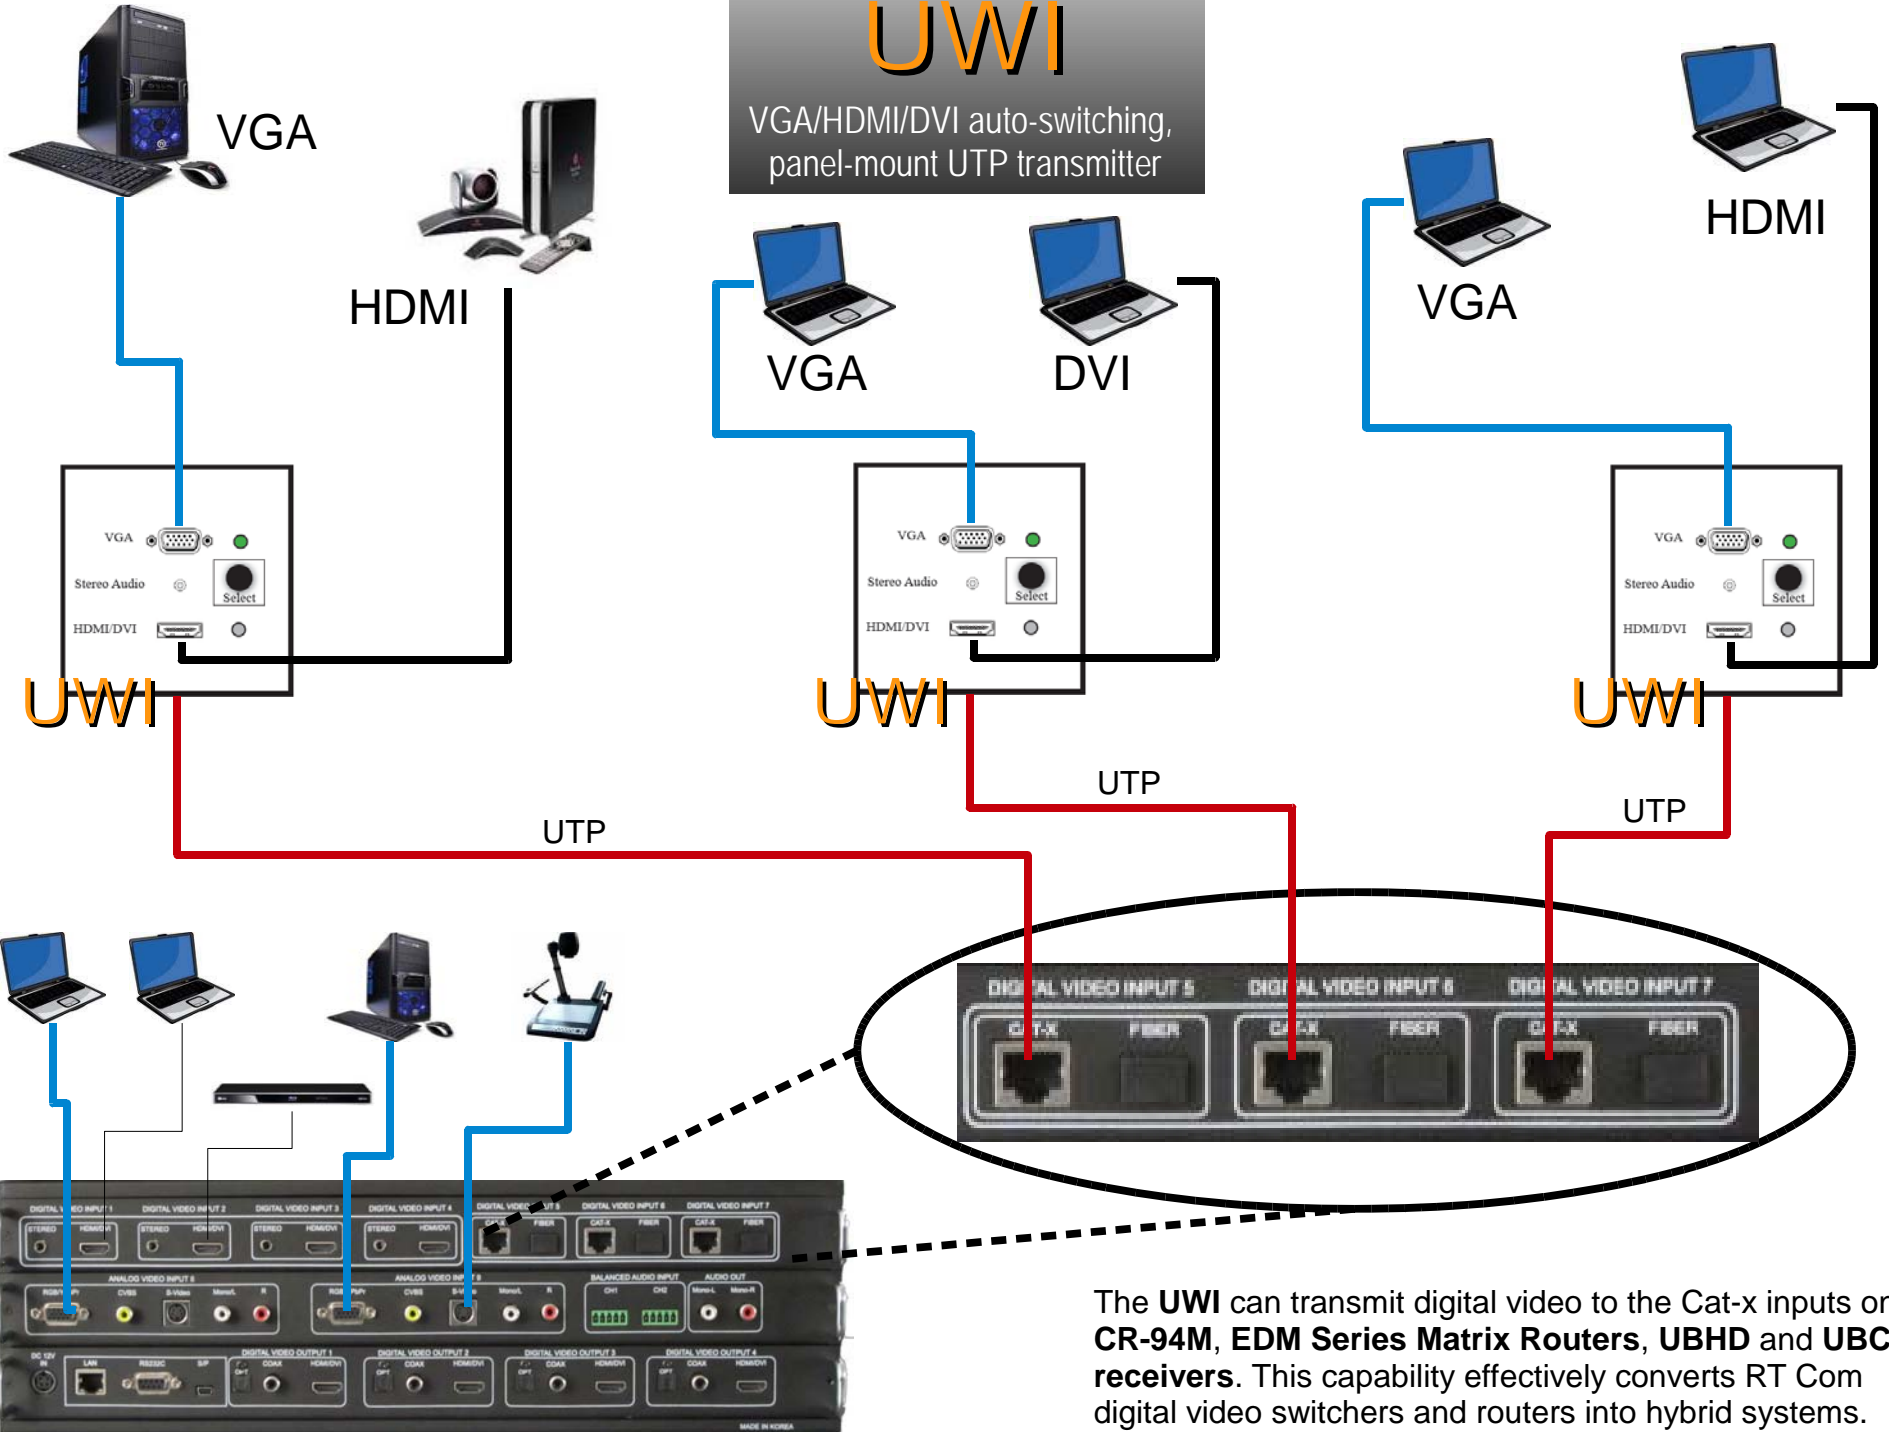

UWI

VGA/HDMI/DVI auto-switching,
panel-mount UTP transmitter

The **UWI** can transmit digital video to the Cat-x inputs on **CR-94M, EDM Series Matrix Routers, UBHD and UBCA receivers**. This capability effectively converts RT Com digital video switches and routers into hybrid systems.